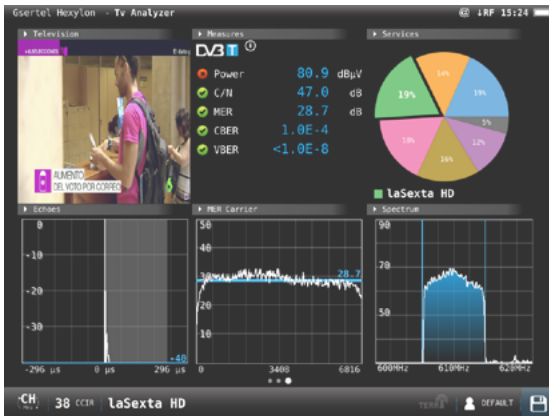

RF ANALYSIS

- Ultra fast scan and automatic measurements of all the TV & Radio channels
- Ultrafast autolock: HEXYLON locks any input signal without needing to setup any parameter
- Signal quality measures according to standard: Power, C/N, MER, MER by carrier graphic representation, BER, Constellation,... As well as advanced FM measures
- Ultrafast spectrum analyzer (sweep<10ms) from 5MHz to 3.3 GHz, with configurable resolution filters between 300 Hz and 6.4 MHz
- Advanced echoes analysis (DVB-T/T2, ISDB-T/Tb, DAB/DAB+): Pre and Post Echoes. Allows to measure echoes out of the guard interval up to 1148 us, thanks to the PDP v2 feature

AND MUCH MORE...

- Reporting engine (pdf, csv,...)
- 4G and 5G LTE interferences detection and filter simulation
- Waterfall
- Satellite automatic identification
- Video/audio decoding: Display in 8" high resolution screen of analog and digital TV video (MPEG2, MPEG4 Full HD, HEVC 720p 25 fps, HEVC 1080p screenshots, HEVC 4K)
- Extended working band for DVB-T/T2 (from 20MHz to 1.5GHz)
- 2.4GHz and 5GHz Wifi-Anayser
- Streaming video/audio
- TS and RF Recording

HEXYLON

HIGH PERFORMANCE PORTABLE METER INTENDED FOR PROFESSIONAL USERS

FEATURES

EXCLUSIVE MOSAIC FEATURE

With six user-defined customizable windows that allows to see all the characteristics of the signal at a glance