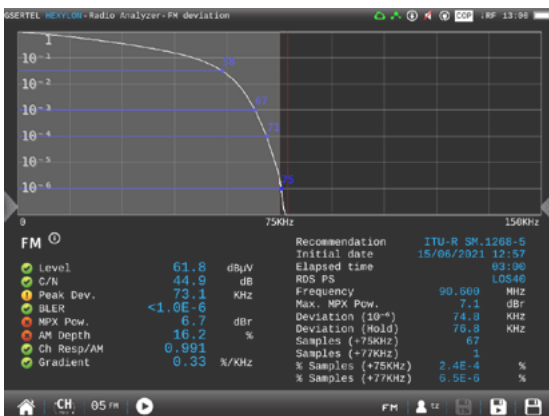

HEXYLON

HIGH PERFORMANCE PORTABLE METER INTENDED FOR PROFESSIONAL USERS

FEATURES

EXCLUSIVE MOSAIC FEATURE

With six user-defined customizable windows that allows to see all the characteristics of the signal at a glance

POWERFUL SPECTRUM ANALYZER

Continuous, high-speed, and high-resolution spectrum analyzer with proprietary features

FM DEVIATION

shows the difference between an FM modulated frequency and the nominal carrier frequency